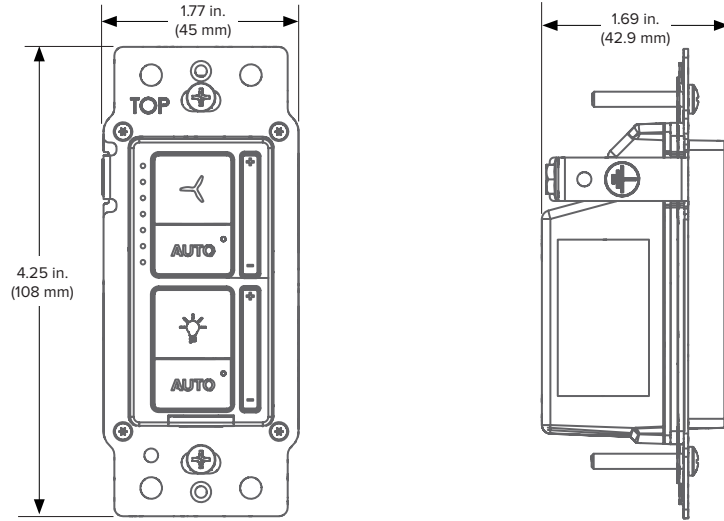

# WALL CONTROL

SEAMLESS CONTROL THAT'S RIGHT ON YOUR LEVEL

## Technical Specifications

Ordering Information	Compatibility	Construction	Operating Voltage	Watts	Controls	Installation
C-BTWC-03-04-00-US C-BTWC-03-04-00-AU	i6 es6 Haiku	Made from durable polycarbonate Backlight Illumination White finish	100–277 VAC, 1Φ, 50/60 Hz	<0.2 W	Controls up to four fans Fan and light on/off Speed adjustment Light brightness adjustment	Installs to wall junction box using standard AC wiring (within 50 ft [15 m] line of sight to fan) Requires dedicated circuit