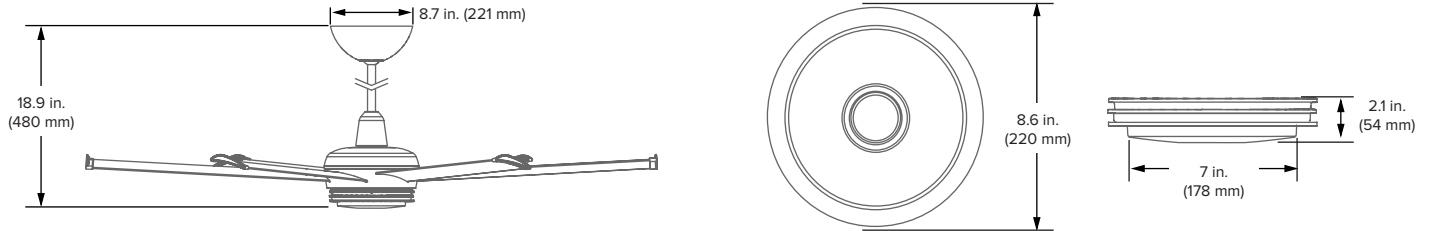

es6 LED LIGHT KIT

NEXT-LEVEL BRIGHTNESS AND CONTROL

Pictured with 7 in. (178 mm) downrod

Technical Specifications

Operating Voltage	Operating Current	Nominal Input Power	Operating Temperature	Nominal Lumen Output	Efficacy	Color Rendering Index (CRI)	Corresponding Color Temperature (CCT)	Dimming Range
+24 VDC	1.1 A	25.5 W	0° to 105°F (0° to 40°C)	1,770 lm	72.6 lumens/watt	93.3	2700–4000 K	1% to 100%

Construction and Controls

Heat Sink	Lens	Installation	Environment	Controls¹	Settings
Cast aluminum	Diffused translucent lens Made from durable polycarbonate	Twist-lock quick connect for seamless integration	Indoor Covered outdoor (inland)	Handheld remote Big Ass Fans mobile app Voice control 0–10 V Motion Sensing	16 brightness levels Dim to warm Two color temperature settings (2700–4000 K)