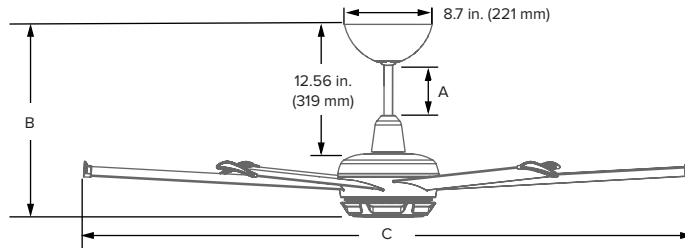

CONTEMPORARY STYLE, COMMANDING PERFORMANCE

Pictured with 7 in. (178 mm) downrod

Downrod Lengths					
Downrod (A)	7 in. (178 mm)	20 in. (508 mm)	32 in. (813 mm)	48 in. (1219 mm)	60 in. (1524 mm)
Fan Height (B)	18.9 in. (480 mm)	31.9 in. (810 mm)	43.9 in. (1115 mm)	60 in. (1521 mm)	72 in. (1826 mm)
Ceiling Height	9–11 ft (2.7–3.4 m)	11–13 ft (3.4–3.9 m)	13–14 ft (3.9–4.3 m)	14–16 ft (4.3–4.9 m)	16–18 ft (4.9–5.5 m)

Technical Specifications									
Diameter (C)	CFM	Efficiency (CFM/W)	Max Watts	Max Speed	Input Power	Weight¹	Light Kit	Environment²	Sound Level³
60 in. (152 cm)	7,880	362	21.8	144 RPM	100–277 VAC, 50/60 Hz, 1 Φ	25 lb (11.3 kg)	1,770 lm	Indoor Covered outdoor (inland)	<35 dba at max speed
72 in. (183 cm)	9,959	420	23.7	115 RPM		27 lb (12.1 kg)	72.6 lm/W		

Construction Features						
Airfoils	Motor and Hub	Controls	Onboard Sensor	Integrations⁴	Mounting	Accessories
Made from aircraft-grade aluminum Tilted blade profile for maximum coverage area	High-efficiency, brushless DC/EC motor	Handheld remote Mobile app Voice control	Motion sensor	Voice control with Google Assistant or Amazon Alexa	Flat or sloped ceilings 9 ft (2.7 m) or taller Maximum slope: 34°	LED light Kit

Ordering Information				
Diameter	Finish	Downrod⁵	LED Light	0–10 V
MK-ES61-052306: 60 in. (152 cm) MK-ES61-062306: 72 in. (183 cm)	A786: Black A787: White	I07: 7 in. (152 mm) I20: 20 in. (305 mm) I32: 32 in. (610 mm) I00: 48, 60 in. (1219, 1524 mm)	Blank: No LED Light S2: LED Light	Blank: No 0–10 V V54: 0–10 V