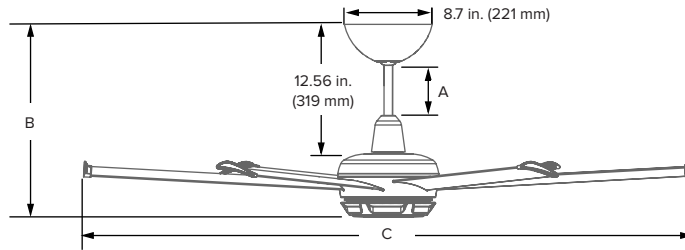

CONTEMPORARY STYLE, COMMANDING PERFORMANCE

Pictured with 7 in. (178 mm) downrod⁵

Downrod Lengths					
Downrod (A)	7 in. (178 mm)	20 in. (508 mm)	32 in. (813 mm)	48 in. (1219 mm)	60 in. (1524 mm)
Fan Height (B)	18.9 in. (480 mm)	31.9 in. (810 mm)	43.9 in. (1115 mm)	60 in. (1521 mm)	72 in. (1826 mm)
Ceiling Height	9–11 ft (2.7–3.4 m)	11–13 ft (3.4–3.9 m)	13–14 ft (3.9–4.3 m)	14–16 ft (4.3–4.9 m)	16–18 ft (4.9–5.5 m)

Technical Specifications										
Diameter (C)	CFM	Efficiency (CFM/W)	Max Watts	Max Speed	Input Power	Weight¹	Light Kit	Chromatic Uplight™	Environment²	Sound Level³
60 in. (152 cm)	7,880	307	22	144 RPM	100–277 VAC, 50/60 Hz, 1 Φ	25 lb (11.3 kg)	1,770 lm 72.6 lm/W	1,984 lm 94.8 lm/W	Indoor Covered outdoor (inland)	<35 dba at max speed
72 in. (183 cm)	9,959	365	26.6	115 RPM		27 lb (12.1 kg)				
84 in. (213 cm)	10,121	429	23	85 RPM		29 lb (13.2 kg)				

Construction Features						
Airfoils	Motor and Hub	Controls	Onboard Sensors	Integrations⁴	Mounting	Accessories
Made from aircraft-grade aluminum Tilted blade profile for maximum coverage area	High-efficiency, brushless DC/EC motor	Handheld remote Mobile app Voice control	Temperature, humidity, and motion sensors enable SenseME Technology	Voice control with Google Assistant or Amazon Alexa	Flat or sloped ceilings 9 ft (2.7 m) or taller Maximum slope: 34°	LED light Kit Chromatic Uplight

Ordering Information				
Diameter	Finish	Downrod⁵	LED Light	0–10 V
MK-ES62-052306: 60 in. (152 cm) MK-ES62-062306: 72 in. (183 cm) MK-ES62-072306: 84 in. (213 cm)	A786: Black A787: White	107: 7 in. (152 mm) 120: 20 in. (305 mm) 132: 32 in. (610 mm) 100: 48, 60 in. (1219, 1524 mm)	Blank: No LED Light S2: LED Light S80: Chromatic Uplight S81: Chromatic Uplight with UV-C	Blank: No 0–10 V V54: 0–10 V