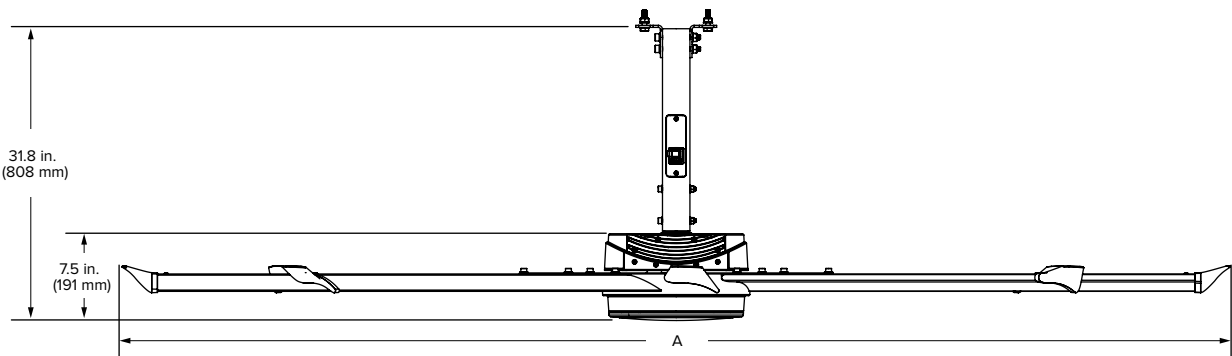

USA
BIGASSFANS.COM
877-244-3267

CANADA
BIGASSFANS.COM/CA
844-924-4277

AUSTRALIA
BIGASSFANS.COM/AU
1-300-244-277

SINGAPORE
BIGASSFANS.COM/SG
+65 6709 8500