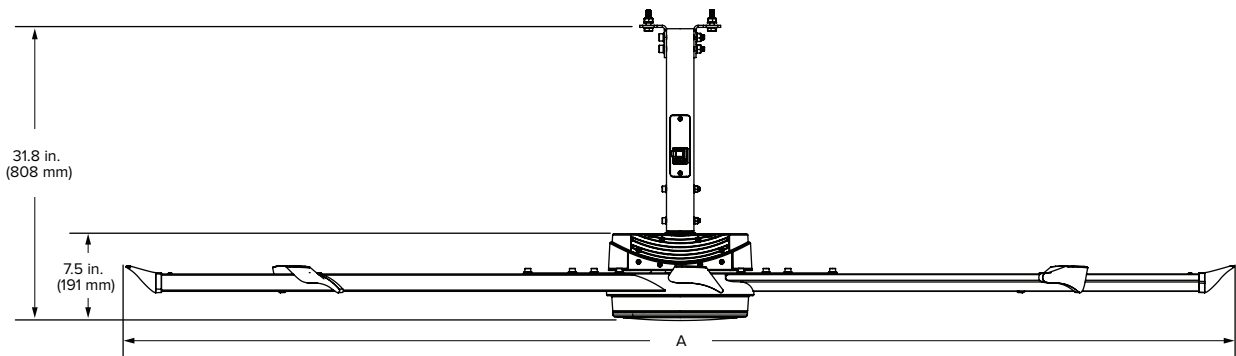

USA
BIGASSFANS.COM
877-244-3267

CANADA
BIGASSFANS.COM/CA
844-924-4277

AUSTRALIA
BIGASSFANS.COM/AU
1-300-244-277

SINGAPORE
BIGASSFANS.COM/SG
+65 6709 8500