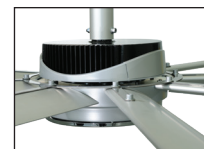

White Motor Housing with Silver Trim