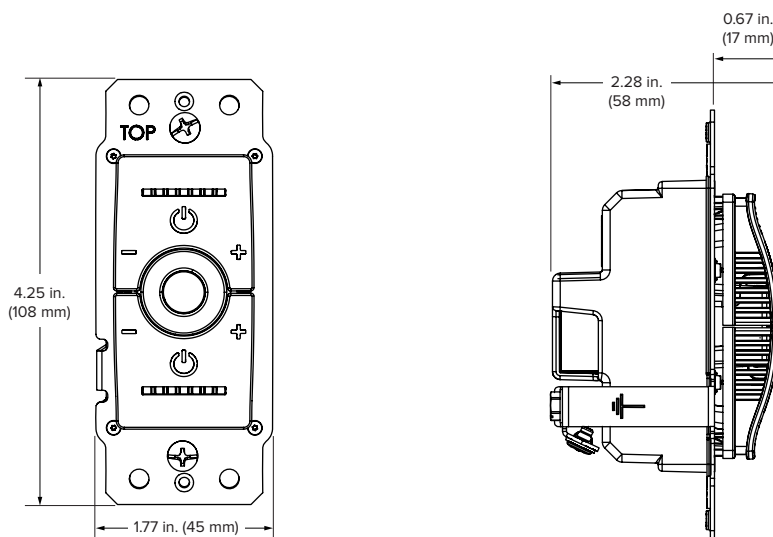

Technical Specifications

Model number	005836
Operating voltage and frequency	100–240 VAC, 1 Φ, 50/60 Hz
Amperage	0.055–0.036 A
Operating temperature	32° to 104° F (0° to 40° C)
Wiring	Neutral wire required
Sensors	Ambient temperature, motion, relative humidity

¹SenseME Technology and the Haiku Home app are supported by Android™ and iOS®.