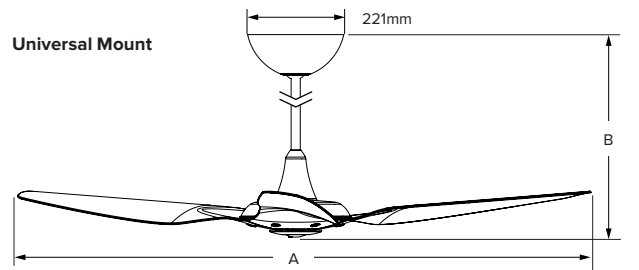

Built from premium materials like sustainable Moso bamboo and featuring cutting-edge SenseME® technology, Haiku H Series has won more than 75 international design and tech awards.

THE CEILING FAN, REINVENTED

- **Aerofoils** — Moso bamboo; 1.3m, 1.5m, or 2.1m fan sweep
- **Motor** — EC motor with digital inverter drive
- **Controls** — Remote control and Haiku mobile app¹
- **Onboard Sensors** — Ambient and surface temperature, relative humidity, and passive infrared sensors enable SenseME technology¹
- **Environment** — Indoor use only
- **Accessories** — Haiku Light Kit. Optional extension tube lengths and a Stabiliser Kit are available for ceilings 4.3 metres or taller (special order)

Aerofoil Finishes

Hardware Finishes

** Oil-Rubbed Bronze hardware only available with Cocoa airfoils.

Technical Specifications — Universal Mount

Diameter of fan sweep (A)	1321mm	1524mm	2134mm
Model number²	S3127-X2-XX-XX-02-X-01	S3150-X2-XX-XX-02-X-01	B3213-X4-XX-XX-02-D-01
Weight³	5.9 kg	6.8 kg	9.5 kg
Watts (min/max)	2.3/26.6 W	1.8/21.4 W	3.8/39.2 W
Operating voltage	100–240 VAC, 1 Φ, 50–60 Hz		
Max speed (7 speeds)	200 RPM		135 RPM
Sound level at max speed⁴	< 35 dBA		
Included extension tubes	178mm	508mm	813mm
Height (B)⁵	406mm	737mm	1041mm
Optional extension tubes⁶	1219mm		1524mm
Height (B)⁵	1448mm		1753mm

Technical Specifications — Standard Mount

Diameter of fan sweep (A)	1321mm	1524mm
Model number²	S3127-A2-XX-XX-02-X-01	S3150-A2-XX-XX-02-X-01
Weight³	6.4 kg	7.3 kg
Watts (min/max)	2.3/26.6 W	1.8/21.4 W
Operating voltage	100–240 VAC, 1 Φ, 50–60 Hz	
Max speed (7 speeds)	200 RPM	
Sound level at max speed⁴	< 35 dBA	

Technical Specifications — Low Profile Mount