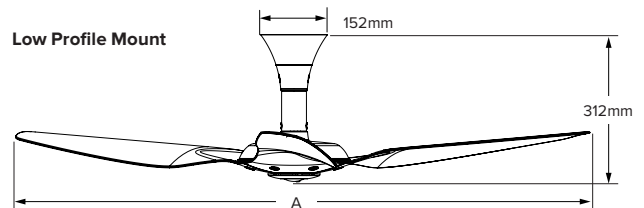

Built from premium materials like sustainable Moso bamboo and featuring cutting-edge SenseME® technology, Haiku H Series has won more than 75 international design and tech awards.

THE CEILING FAN, REINVENTED

- **Aerofoils** — Moso bamboo; 1.3m, 1.5m, or 2.1m fan sweep
- **Motor** — EC motor with digital inverter drive
- **Controls** — Remote control and Haiku mobile app¹
- **Onboard Sensors** — Ambient and surface temperature, relative humidity, and passive infrared sensors enable SenseME technology¹
- **Environment** — Indoor use only
- **Accessories** — Haiku Light Kit. Optional extension tube lengths and a Stabiliser Kit are available for ceilings 4.3 metres or taller (special order)

Aerofoil Finishes

Hardware Finishes

** Oil-Rubbed Bronze hardware only available with Cocoa airfoils.

Technical Specifications — Universal Mount

Diameter of fan sweep (A)	1321mm	1524mm	2134mm
Model number²	S3127-X2-XX-XX-02-X-01	S3150-X2-XX-XX-02-X-01	B3213-X4-XX-XX-02-D-01
Weight³	5.9 kg	6.8 kg	9.5 kg
Watts (min/max)	2.3/26.6 W	1.8/21.4 W	3.8/39.2 W
Operating voltage	100–240 VAC, 1 Φ, 50–60 Hz		
Max speed (7 speeds)	200 RPM		135 RPM
Sound level at max speed⁴	< 35 dBA		
Included extension tubes	178mm	508mm	813mm
Height (B)⁵	406mm	737mm	1041mm
Optional extension tubes⁶	1219mm		1524mm
Height (B)⁵	1448mm		1753mm

Technical Specifications — Standard Mount

Diameter of fan sweep (A)	1321mm	1524mm
Model number²	S3127-A2-XX-XX-02-X-01	S3150-A2-XX-XX-02-X-01
Weight³	6.4 kg	7.3 kg
Watts (min/max)	2.3/26.6 W	1.8/21.4 W
Operating voltage	100–240 VAC, 1 Φ, 50–60 Hz	
Max speed (7 speeds)	200 RPM	
Sound level at max speed⁴	< 35 dBA	

Technical Specifications — Low Profile Mount