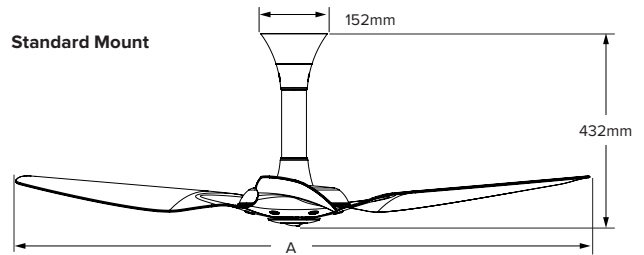

Built from premium materials like sustainable Moso bamboo and featuring cutting-edge SenseME® technology, Haiku H Series has won more than 75 international design and tech awards.

THE CEILING FAN, REINVENTED

- **Aerofoils** — Moso bamboo; 1.3m, 1.5m, or 2.1m fan sweep
- **Motor** — EC motor with digital inverter drive
- **Controls** — Remote control and Haiku mobile app¹
- **Onboard Sensors** — Ambient and surface temperature, relative humidity, and passive infrared sensors enable SenseME technology¹
- **Environment** — Indoor use only
- **Accessories** — Haiku Light Kit. Optional extension tube lengths and a Stabiliser Kit are available for ceilings 4.3 metres or taller (special order)

Aerofoil Finishes

Hardware Finishes

** Oil-Rubbed Bronze hardware only available with Cocoa airfoils.

Technical Specifications — Universal Mount

Diameter of fan sweep (A)	1321mm	1524mm	2134mm
Model number²	S3127-X2-XX-XX-02-X-01	S3150-X2-XX-XX-02-X-01	B3213-X4-XX-XX-02-D-01
Weight³	5.9 kg	6.8 kg	9.5 kg
Watts (min/max)	2.3/26.6 W	1.8/21.4 W	3.8/39.2 W
Operating voltage	100–240 VAC, 1 Φ, 50–60 Hz		
Max speed (7 speeds)	200 RPM		135 RPM
Sound level at max speed⁴	< 35 dBA		
Included extension tubes	178mm	508mm	813mm
Height (B)⁵	406mm	737mm	1041mm
Optional extension tubes⁶	1219mm		1524mm
Height (B)⁵	1448mm		1753mm

Technical Specifications — Standard Mount

Diameter of fan sweep (A)	1321mm	1524mm
Model number²	S3127-A2-XX-XX-02-X-01	S3150-A2-XX-XX-02-X-01
Weight³	6.4 kg	7.3 kg
Watts (min/max)	2.3/26.6 W	1.8/21.4 W
Operating voltage	100–240 VAC, 1 Φ, 50–60 Hz	
Max speed (7 speeds)	200 RPM	
Sound level at max speed⁴	< 35 dBA	

Technical Specifications — Low Profile Mount