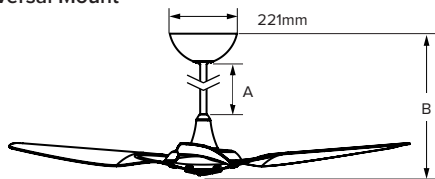

DIMENSIONS AND MOUNTS ⁵

Low Profile Mount

Flat ceilings as low as 2.4m

Standard Mount

Flat ceilings from 2.5–3.4m

Universal Mount

Sloped or flat ceilings from 2.9–5.5m

Extension Tube (A)	Universal Mount Extension Tube Lengths				
	Included		Optional*		
508mm	813mm	178mm	1219mm	1524mm	
Fan Height (B)**	737mm	1041mm	406mm	1448mm	1753mm
Ceiling Height	2.9–3.4m	3.4–4m	2.7–2.9m	4–4.3m	>4.3m