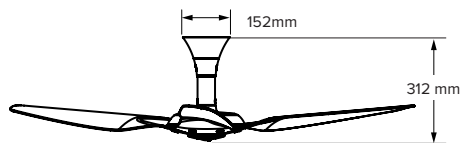

DIMENSIONS AND MOUNTS ⁵

Low Profile Mount

Flat ceilings as low as 2.4m