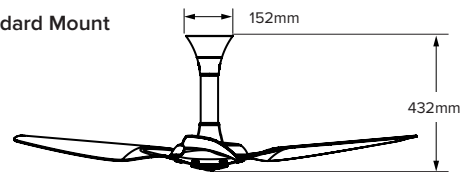

BAMBOO SPECIFICATIONS

DIAMETER	MOUNT	WEIGHT ⁴	MAX SPEED	AIRFLOW MIN/MAX	WATTS MIN/MAX
1321mm	Low Profile	6.4 kg	177 RPM	1,483/5,866 cfm	2.2/19.2 W
	Standard	6.4 kg	200 RPM	1,427/6,597 cfm	2.3/26.6 W
	Universal	5.9 kg	200 RPM	1,427/6,597 cfm	2.3/26.6 W
1524mm	Low Profile	7.3 kg	177 RPM	876/6,165 cfm	1.9/15.5 W
	Standard	7.3 kg	200 RPM	1,038/7,673 cfm	1.8/21.4 W
	Universal	6.8 kg	200 RPM	1,038/7,673 cfm	1.8/21.4 W
2134mm	Universal	9.5 kg	135 RPM	4,661/15,378 cfm	3.8/39.2 W

DIMENSIONS AND MOUNTS ⁵

Low Profile Mount

Flat ceilings as low as 2.4m

Standard Mount

Flat ceilings from 2.5–3.4m

Universal Mount

Sloped or flat ceilings from 2.9–5.5m

Extension Tube (A)	Universal Mount Extension Tube Lengths				
	Included		Optional*		
508mm	813mm	178mm	1219mm	1524mm	
Fan Height (B)**	737mm	1041mm	406mm	1448mm	1753mm
Ceiling Height	2.9–3.4m	3.4–4m	2.7–2.9m	4–4.3m	>4.3m