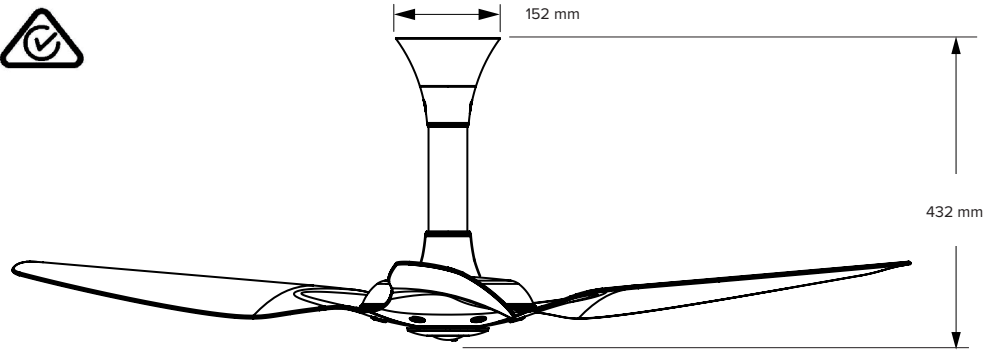

CB

Flat ceilings from 2.5–3.4 m

Construction Features

Aerofoils	Motor	Controls¹	Onboard Sensors²	Mounting	Environment	Accessories
Bamboo or aircraft-grade aluminium	High-efficiency, brushless DC/EC motor	Handheld remote Haiku mobile app Voice control 0–10 V (optional)	Temperature, humidity, and motion sensors enable SenseME Technology	Flat ceilings from 8.5–11 ft (2.5–3.4 m)	Indoor use only	Haiku Light Kit 0–10 V Module

Aluminum Fan Specifications

Diameter	Mount	Weight¹	Max Speed	Airflow Min/Max	Watts Min/Max	Operating Voltage	Ambient Operational Temperature	Sound Level²
127 cm	Standard	7.5 kg	200 RPM	1,389 / 6,713 cfm	2.1 / 20.7 W	100–240 VAC, 1 Φ, 50–60 Hz	32° to 104° F (0° to 40° C)	<35 dba at max speed
150 cm		8.4 kg		1,194 / 8,629 cfm	1.9 / 26.8 W			

Bamboo Fan Specifications

Diameter	Mount	Weight¹	Max Speed	Airflow Min/Max	Watts Min/Max	Operating Voltage	Ambient Operational Temperature	Sound Level²
127 cm	Standard	6.4 kg	200 RPM	1,427 / 6,597 cfm	2.3 / 26.6 W	100–240 VAC, 1 Φ, 50–60 Hz	32° to 104° F (0° to 40° C)	<35 dba at max speed
150 cm		7.3 kg		1,038 / 7,673 cfm	1.8 / 21.4 W			

Remote