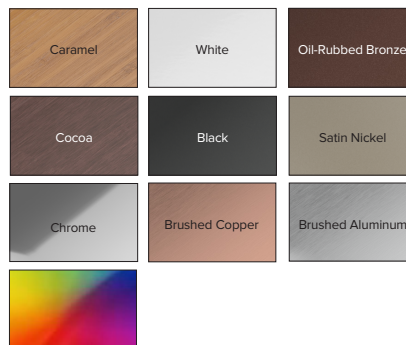

Aerofoil Finishes

Hardware Finishes

Lead times may vary.
Warranty period and terms vary by country and application.