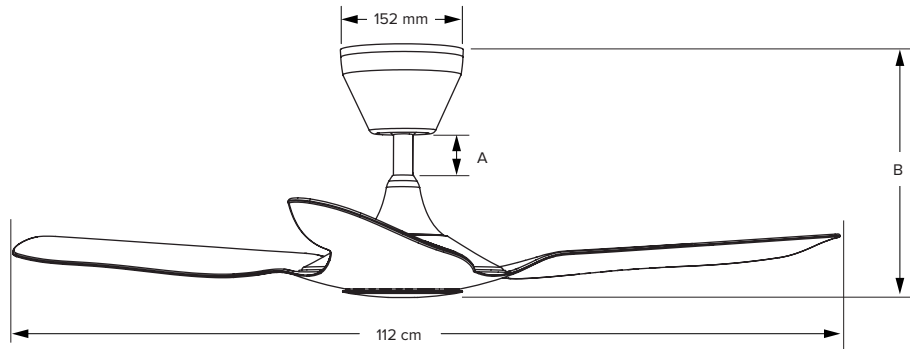

HAIKU L

WITH IMPRESSIVE AIRFLOW AND A CLEAN AESTHETIC, HAIKU L BRINGS COMFORT AND ELEGANCE WITHIN REACH.

Downrod Lengths							
Downrod (A)¹	Included	Optional					
		128.5 mm	256 mm	561 mm	884 mm	1291 mm	1595 mm
Fan Height (B)	289 mm	417 mm	721 mm	1044 mm	1451 mm	1755 mm	
Ceiling Height	> 2.4 m	≥ 2.7m	≥ 3m	≥ 3.4m	≥ 3.7m	≥ 4m	

Fan Specifications						
Diameter (C)	Input Voltage	Speed (Min/Max)	Wattage (Max)	CFM (Max)	Sound Level²	Max Weight
112 cm	100–240 VAC, 1 Φ, 50/60 Hz	35 / 262 RPM	36 W	4,475	<35 dBA at max speed	Without Light: 4.9 kg With Light: 5.1 kg

Light Specifications	
Colour Temperature	CRI
2700 K	90

Construction Features						
Aerofoils	Motor³	Controls⁴	Fan Settings	Mounting	Environment	Accessories
Hybrid resin construction	High-efficiency, brushless DC/EC motor Fan Eco	Handheld remote Wall Control (optional) 0–10 V Module (optional) Haiku Mobile App Voice Control	On/Off Whoosh® mode Sleep mode Timer Mode	Flat or sloped ceilings 2.4 metres or taller	Indoor use only	0–10 V Module Haiku L Wall Control