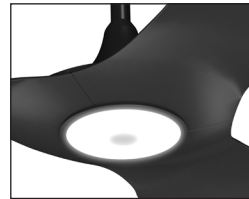

Haiku's signature design elements, energy efficiency, and effectiveness at a more accessible price point.

THE CEILING FAN, REINVENTED

- **Aerofoils** — Hybrid resin construction; 1.3m fan sweep.
- **Mounting** — Universal mount with 128.5mm extension tube accommodates flat or sloped ceilings 2.4m and taller. Optional extension tube lengths available.
- **Optional LED Light** — Settings include on/off, Sleep mode, and 16 dimmable light levels.
- **Fan Settings** — On/Off, Whoosh® mode, Sleep mode, and timer.
- **Motor** — High-efficiency, brushless DC motor with digital inverter drive.
- **Environment** — Indoor use only.
- **Sound Level** — <35 dBA at max speed¹.
- **Controls** — Handheld remote control, Wall Control (optional), or 0–10 V Module (optional).
- **Warranty** — Visit the Big Ass Fans website for details.

Black Finish With Light On