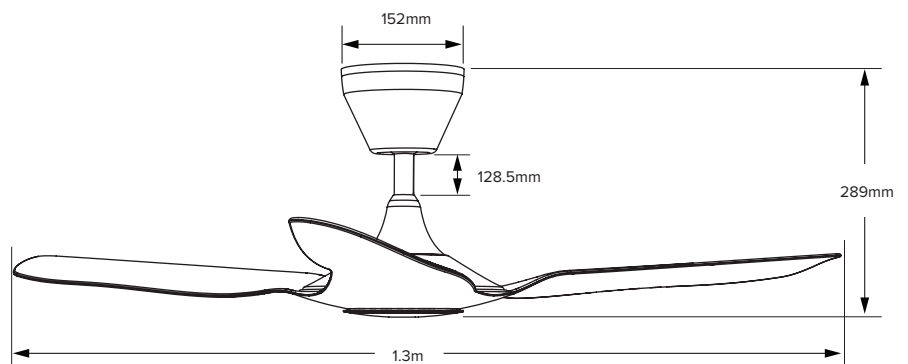

USA
BIGASSFANS.COM
855-694-2458

CANADA
BIGASSFANS.COM
844-924-4277

AUSTRALIA
BIGASSFANS.COM/AU
1300 244 277

SINGAPORE
BIGASSFANS.COM/SG
65 6709 8500

MALAYSIA
BIGASSFANS.COM/SG
603 5565 0888