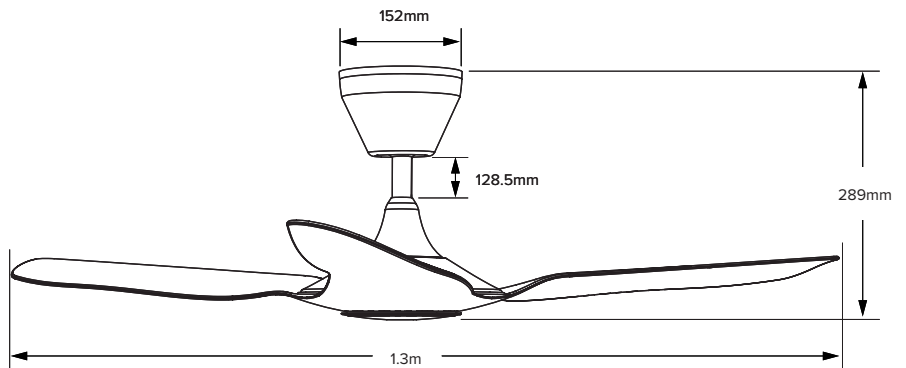

USA
BIGASSFANS.COM
855-694-2458

CANADA
BIGASSFANS.COM
844-924-4277

AUSTRALIA
BIGASSFANS.COM/AU
1300 244 277

SINGAPORE
BIGASSFANS.COM/SG
65 6709 8500

MALAYSIA
BIGASSFANS.COM/SG
603 5565 0888