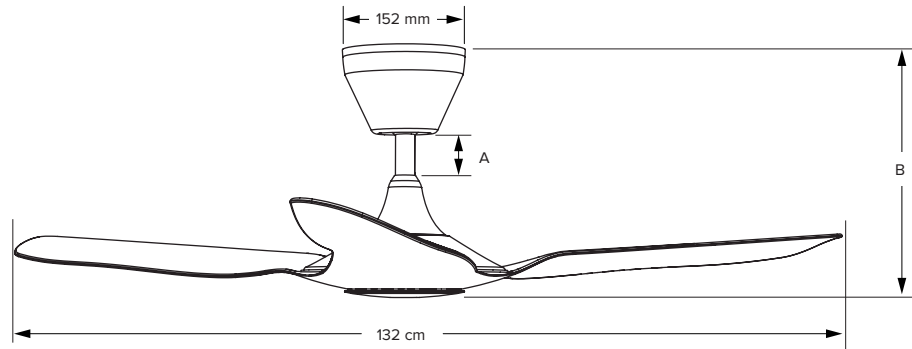

HAIKU L

WITH IMPRESSIVE AIRFLOW AND A CLEAN AESTHETIC, HAIKU L BRINGS COMFORT AND ELEGANCE WITHIN REACH.

Downrod Lengths							
Downrod (A)¹	Included		Optional				
		128.5 mm	256 mm	561 mm	884 mm	1291 mm	1595 mm
Fan Height (B)	289 mm	417 mm	721 mm	1044 mm	1451 mm	1755 mm	
Ceiling Height	> 2.4 m	≥ 2.7m	≥ 3m	≥ 3.4m	≥ 3.7m	≥ 4m	

Fan Specifications						
Diameter (C)	Input Voltage	Speed (Min/Max)	Max Wattage	CFM (Max)	Sound Level²	Max Weight
132 cm	100–240 VAC, 1 Φ, 50/60 Hz	35 / 201 RPM	20.3 W	5,204	<35 dBA at max speed	Without Light: 4.9 kg With Light: 5.1 kg

Light Specifications			
Colour Temperature	CRI	Lumens	Watts
2700 K	90	1361	16 W

Construction Features						
Aerofoils	Motor³	Controls⁴	Fan Settings	Mounting	Environment	Accessories
Hybrid resin construction	High-efficiency, brushless DC/EC motor Fan Eco	Handheld remote Wall Control (optional) 0–10 V Module (optional) Haiku Mobile App Voice Control	On/Off Whoosh® mode Sleep mode Timer Mode	Flat or sloped ceilings 2.4 metres or taller	Indoor use only	0–10 V Module Haiku L Wall Control