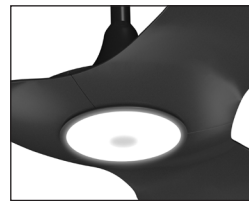

Haiku's signature design elements, energy efficiency, and effectiveness at a more accessible price point.

THE CEILING FAN, REINVENTED

- **Aerofoils** — Hybrid resin construction; 1.3m fan sweep.
- **Mounting** — Universal mount with 128.5mm extension tube accommodates flat or sloped ceilings 2.4m and taller. Optional extension tube lengths available.
- **Optional LED Light** — Settings include on/off, Sleep mode, and 16 dimmable light levels.
- **Fan Settings** — On/Off, Whoosh® mode, Sleep mode, and timer.
- **Motor** — High-efficiency, brushless DC motor with digital inverter drive.
- **Environment** — Indoor use only.
- **Sound Level** — <35 dBA at max speed¹.
- **Controls** — Handheld remote control, Wall Control (optional), or 0–10 V Module (optional).
- **Warranty** — Visit the Big Ass Fans website for details.

Black Finish With Light On

Aerofoil Finishes

FAN SPECIFICATIONS

DIAMETER	VOLTAGE	MIN/MAX SPEED	WATTAGE	MAX WEIGHT
1.3m	100–120 VAC, 1 Φ, 50/60 Hz 200–240 VAC, 1Φ, 50/60 Hz	35/200 RPM	39 W	Without Light: 4.9 kg With Light: 5.1 kg

* Light kit must be specified at time of order.

LIGHT SPECIFICATIONS*

COLOUR TEMP	CRI
2700 K	90

OPTIONAL EXTENSION TUBES

EXTENSION TUBE LENGTH	FAN HEIGHT	CEILING HEIGHT
256mm	417mm	≥ 2.7m
561mm	721mm	≥ 3m
884mm	1044mm	≥ 3.4m
1291mm	1451mm	≥ 3.7m
1595mm	1755mm	≥ 4m

Optional extension tube lengths are sold and packaged separately.