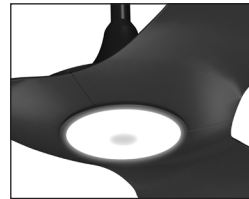

Haiku's signature design elements, energy efficiency, and effectiveness at a more accessible price point.

THE CEILING FAN, REINVENTED

- **Aerofoils** — Hybrid resin construction; 1.5m fan sweep.
- **Mounting** — Universal mount with 128.5mm extension tube accommodates flat or sloped ceilings 2.4m and taller. Optional extension tube lengths available.
- **Optional LED Light** — Settings include on/off, Sleep mode, and 16 dimmable light levels.
- **Fan Settings** — On/Off, Whoosh® mode, Sleep mode, and timer.
- **Motor** — High-efficiency, brushless DC motor with digital inverter drive.
- **Environment** — Indoor use only.
- **Sound Level** — <35 dBA at max speed¹.
- **Controls** — Handheld remote control, Wall Control (optional), or 0–10 V Module (optional).
- **Warranty** — Visit the Big Ass Fans website for details.

Black Finish With Light