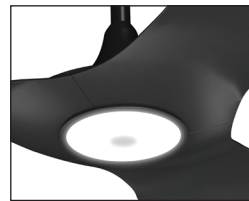

Haiku's signature design elements, energy efficiency, and effectiveness at a more accessible price point.

THE CEILING FAN, REINVENTED

- **Aerofoils** — Hybrid resin construction; 1.5m fan sweep.
- **Mounting** — Universal mount with 128.5mm extension tube accommodates flat or sloped ceilings 2.4m and taller. Optional extension tube lengths available.
- **Optional LED Light** — Settings include on/off, Sleep mode, and 16 dimmable light levels.
- **Fan Settings** — On/Off, Whoosh® mode, Sleep mode, and timer.
- **Motor** — High-efficiency, brushless DC motor with digital inverter drive.
- **Environment** — Indoor use only.
- **Sound Level** — <35 dBA at max speed¹.
- **Controls** — Handheld remote control, Wall Control (optional), or 0–10 V Module (optional).
- **Warranty** — Visit the Big Ass Fans website for details.

Black Finish With Light