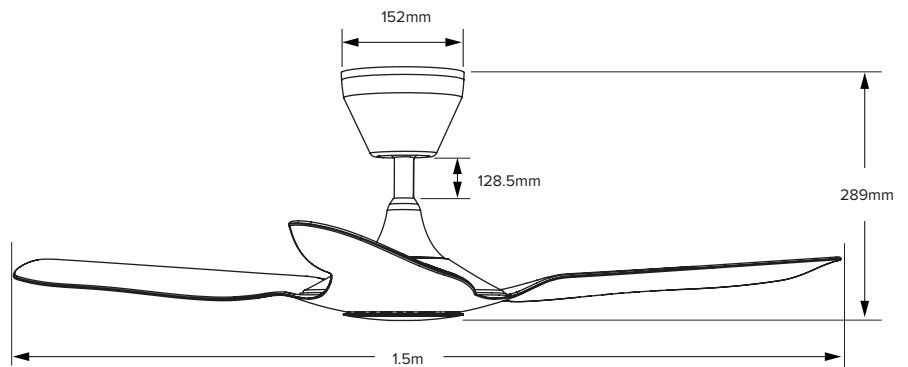

USA
BIGASSFANS.COM
855-694-2458

CANADA
BIGASSFANS.COM
844-924-4277

AUSTRALIA
BIGASSFANS.COM/AU
1300 244 277

SINGAPORE
BIGASSFANS.COM/SG
65 6709 8500

MALAYSIA
BIGASSFANS.COM/SG
603 5565 0888