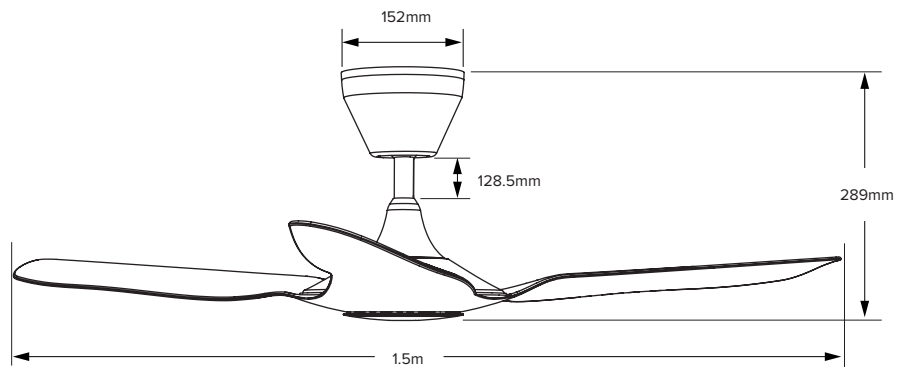

USA
BIGASSFANS.COM
855-694-2458

CANADA
BIGASSFANS.COM
844-924-4277

AUSTRALIA
BIGASSFANS.COM/AU
1300 244 277

SINGAPORE
BIGASSFANS.COM/SG
65 6709 8500

MALAYSIA
BIGASSFANS.COM/SG
603 5565 0888