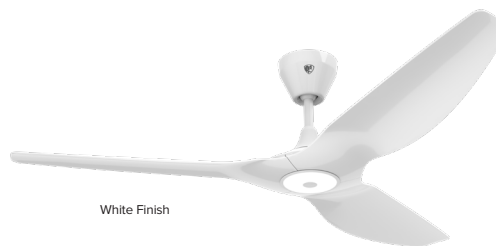

Finish Options

Remote

Lead times may vary.

AUSTRALIA
BIGASSFANS.COM/AU
1300 244 277

MALAYSIA
BIGASSFANS.COM/SG
603 5565 0888

SINGAPORE
BIGASSFANS.COM/SG
65 6709 8500

CANADA
BIGASSFANS.COM
844-924-4277

USA
BIGASSFANS.COM
877-244-3267