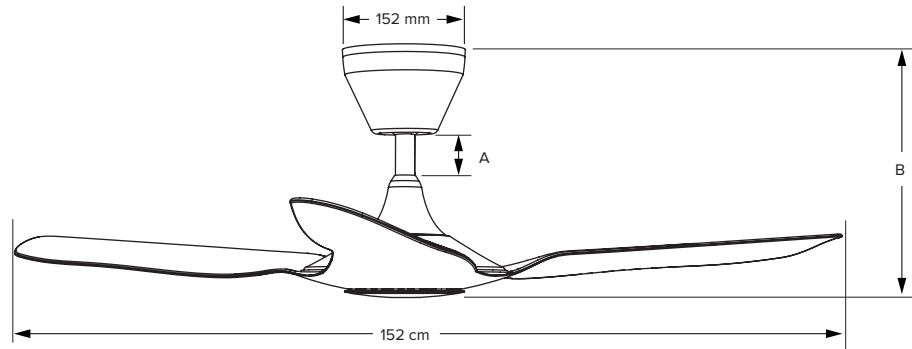

HAIKU L

WITH IMPRESSIVE AIRFLOW AND A CLEAN AESTHETIC, HAIKU L BRINGS COMFORT AND ELEGANCE WITHIN REACH.

Downrod Lengths							
Downrod (A)¹	Included	Optional					
		128.5 mm	256 mm	561 mm	884 mm	1291 mm	1595 mm
Fan Height (B)	289 mm	417 mm	721 mm	1044 mm	1451 mm	1755 mm	
Ceiling Height	> 2.4 m	≥ 2.7m	≥ 3m	≥ 3.4m	≥ 3.7m	≥ 4m	

Fan Specifications						
Diameter (C)	Input Voltage	Speed (Min/Max)	Max Wattage	CFM (Max)	Sound Level²	Max Weight
152 cm	100–240 VAC, 1 Φ, 50/60 Hz	35 /190 RPM	55 W	8,647	<35 dBA at max speed	Without Light: 5.2 kg With Light: 5.4 kg

Light Specifications	
Colour Temperature	CRI
2700 K	90

Construction Features						
Aerofoils	Motor³	Controls⁴	Fan Settings	Mounting	Environment	Accessories
Hybrid resin construction	High-efficiency, brushless DC/EC motor Fan Eco	Handheld remote Wall Control (optional) 0–10 V Module (optional) Haiku Mobile App Voice Control	On/Off Whoosh[†] mode Sleep mode Timer Mode	Flat or sloped ceilings 2.4 metres or taller	Indoor use only	0–10 V Module Haiku L Wall Control