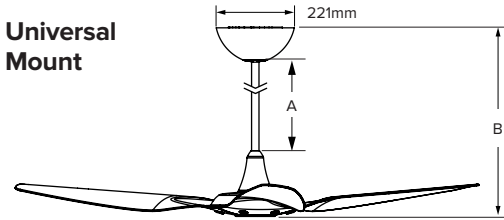

Universal Mount

Sloped or flat ceilings from 3.2 to ≥4.3m

Universal Mount Downrod Lengths

Downrod (A)¹	Included		Optional		
		508mm	813mm	1219mm	1524mm
Fan Height (B)²	737mm	1041mm	1448mm	1753mm	
Ceiling Height	3.2–3.4m	3.4–4m	4–4.3m	>4.3m	

Construction Features

Aerofoils	Motor	Controls	Components	Mounting	Environment³	Accessories
Aircraft-grade aluminium	High-efficiency, brushless DC/EC motor	Handheld remote with seven distinct speeds, plus Sleep, Timer, and Whoosh® modes 0–10 V (optional)	Made from stainless steel for protection against moisture	Flat or sloped ceilings 2.4 metres or taller	IPX2 Covered outdoor use	Haiku Light Kit 0–10 V Module Optional downrod lengths and a Stabiliser Kit are available for ceilings over 4.3 metres (special order)

Fan Specifications

Diameter	Mount	Weight⁴	Max Speed	Airflow Min/Max	Watts Min/Max	Operating Voltage	Ambient Operational Temperature	Sound Level⁵
1321mm	Low Profile	7.5 kg	179 RPM	1,161 / 4,565 cfm	2.2 / 15.4 W	100–240 VAC, 1 Φ, 50–60 Hz	0° to 40° C	<35 dba at max speed
	Universal	7 kg	200 RPM	1,283 / 6,207 cfm	2.3 / 21.7 W			
1524mm	Low Profile	8.4 kg	177 RPM	1,107 / 7,957 cfm	1.6 / 31.4 W			
	Universal	8 kg	200 RPM	1,099 / 8,534 cfm	2.8 / 30.5 W			
2134mm	Universal	11.8 kg	135 RPM	5,672 / 17,546 cfm	3.7 / 56.1 W			

Remote