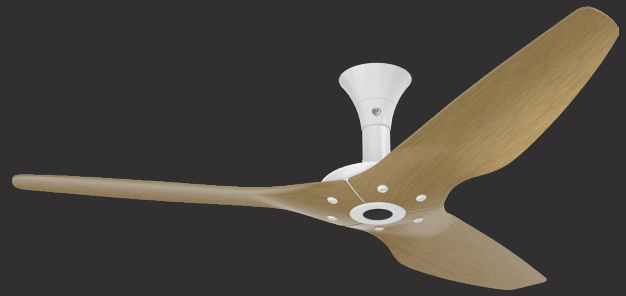

HAIKU OUTDOOR

THE CEILING FAN, REINVENTED