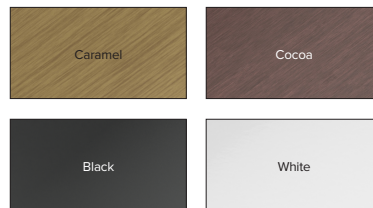

Aerofoil Finishes⁶