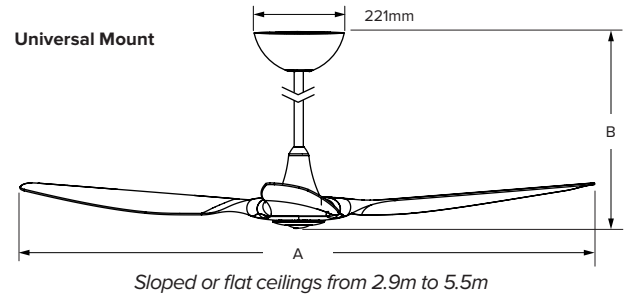

Technical Specifications — Standard Mount

Diameter of fan sweep	1524mm
Model number²	K3150-A2-XX-XX-02-X-01
Weight³	7.3 kg
Watts (min/max)	1.9/31.3 W
Operating voltage	100–240 VAC, 1Φ, 50–60 Hz
Max speed (7 speeds)	200 RPM
Sound level at max speed⁴	< 35 dBA

Technical Specifications — Low Profile Mount

Diameter of fan sweep (A)	1321mm	1524mm
Model number²	K3127-SO-XX-XX-02-X-01	K3150-SO-XX-XX-02-X-01
Weight³	6.4 kg	7.3 kg
Watts (min/max)	2.4/23.9 W	1.9/21.5 W
Operating voltage	100–240 VAC, 1Φ, 50–60 Hz	
Max speed (7 speeds)	177 RPM	
Sound level at max speed⁴	< 35 dBA	

AUSTRALIA
BIGASSFANS.COM/AU
1300 244 277

SINGAPORE
BIGASSFANS.COM/SG
65 6709 8500

MALAYSIA
BIGASSFANS.COM/SG
603 5565 0888

USA
BIGASSFANS.COM
855-694-2458

CANADA
BIGASSFANS.COM
844-924-4277