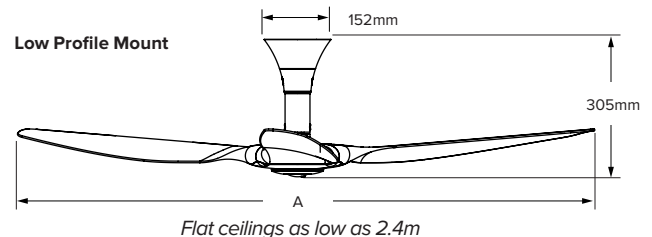

Technical Specifications — Standard Mount

Diameter of fan sweep	1524mm
Model number²	K3150-A2-XX-XX-02-X-01
Weight³	7.3 kg
Watts (min/max)	1.9/31.3 W
Operating voltage	100–240 VAC, 1Φ, 50–60 Hz
Max speed (7 speeds)	200 RPM
Sound level at max speed⁴	< 35 dBA

Technical Specifications — Low Profile Mount

Diameter of fan sweep (A)	1321mm	1524mm
Model number²	K3127-SO-XX-XX-02-X-01	K3150-SO-XX-XX-02-X-01
Weight³	6.4 kg	7.3 kg
Watts (min/max)	2.4/23.9 W	1.9/21.5 W
Operating voltage	100–240 VAC, 1Φ, 50–60 Hz	
Max speed (7 speeds)	177 RPM	
Sound level at max speed⁴	< 35 dBA	

AUSTRALIA
BIGASSFANS.COM/AU
1300 244 277

SINGAPORE
BIGASSFANS.COM/SG
65 6709 8500

MALAYSIA
BIGASSFANS.COM/SG
603 5565 0888

USA
BIGASSFANS.COM
855-694-2458

CANADA
BIGASSFANS.COM
844-924-4277