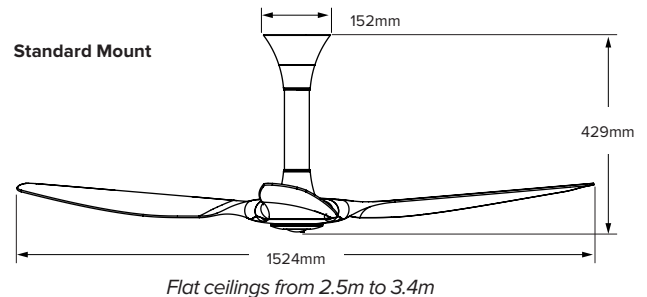

Technical Specifications — Standard Mount

Diameter of fan sweep	1524mm
Model number²	K3150-A2-XX-XX-02-X-01
Weight³	7.3 kg
Watts (min/max)	1.9/31.3 W
Operating voltage	100–240 VAC, 1Φ, 50–60 Hz
Max speed (7 speeds)	200 RPM
Sound level at max speed⁴	< 35 dBA

Technical Specifications — Low Profile Mount

Diameter of fan sweep (A)	1321mm	1524mm
Model number²	K3127-SO-XX-XX-02-X-01	K3150-SO-XX-XX-02-X-01
Weight³	6.4 kg	7.3 kg
Watts (min/max)	2.4/23.9 W	1.9/21.5 W
Operating voltage	100–240 VAC, 1Φ, 50–60 Hz	
Max speed (7 speeds)	177 RPM	
Sound level at max speed⁴	< 35 dBA	

AUSTRALIA
BIGASSFANS.COM/AU
1300 244 277

SINGAPORE
BIGASSFANS.COM/SG
65 6709 8500

MALAYSIA
BIGASSFANS.COM/SG
603 5565 0888

USA
BIGASSFANS.COM
855-694-2458

CANADA
BIGASSFANS.COM
844-924-4277