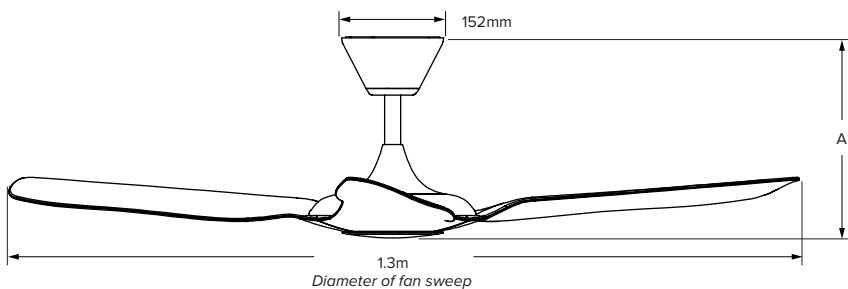

Technical Specifications

Model number¹	L3127-X6-XX-XX-00-E
Operating voltage	200–240 VAC, 1 Φ, 50/60 Hz
Fan watts (min/max)	4.1/18.6 W
Weight²	5 kg
Fan speeds (min/max)	7 speeds (60/181 RPM)
Sound level at max speed³	< 35 dBA
Light watts (max)	20 W
Light output (max)	988 lumens
Light colour temperature	2700K
Light colour rendering index	82 CRI