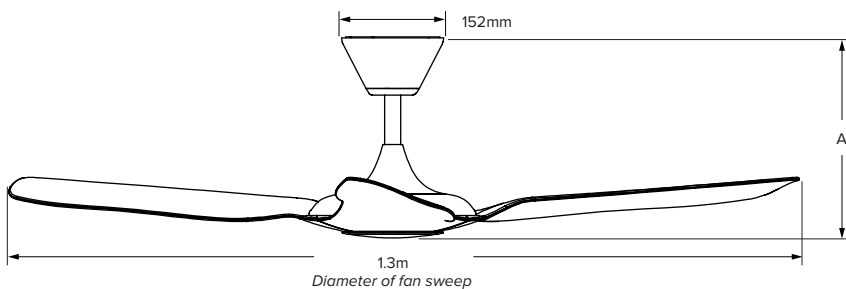

Technical Specifications

Model number¹	L3127-X6-XX-XX-00-E
Operating voltage	200–240 VAC, 1 Φ, 50/60 Hz
Fan watts (min/max)	4.1/18.6 W
Weight²	5 kg
Fan speeds (min/max)	7 speeds (60/181 RPM)
Sound level at max speed³	< 35 dBA
Light watts (max)	20 W
Light output (max)	988 lumens
Light colour temperature	2700K
Light colour rendering index	82 CRI