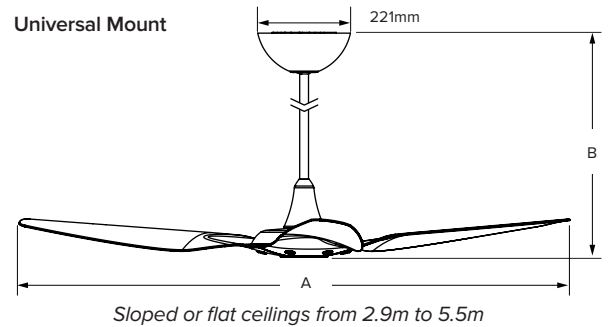

Universal Mount

Technical Specifications — Standard Mount

Diameter of fan sweep	1524mm
Model number¹	FR150A-A2F10-3H03-02XXX-XXXP010
Weight²	8.4 kg
Watts (min/max)	2.8/30.5 W
Operating voltage	100–240 VAC, 1 Φ, 50–60 Hz
Max speed (7 speeds)	200 RPM
Sound level at max speed³	< 35 dBA