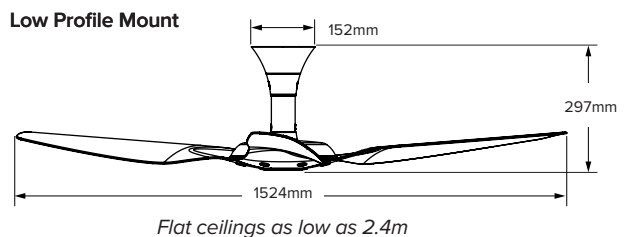

Low Profile Mount

AUSTRALIA
BIGASSFANS.COM/AU
1300 244 277

SINGAPORE
BIGASSFANS.COM/SG
+65 6709 8500

USA
BIGASSFANS.COM
855-694-2458

CANADA
BIGASSFANS.COM
844-924-4277