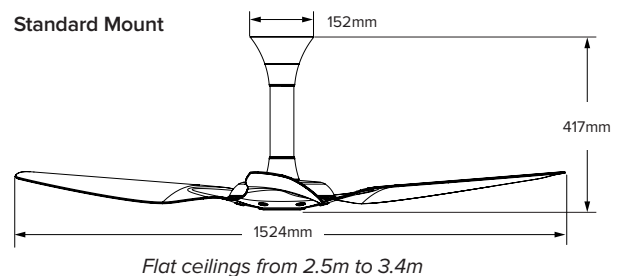

Standard Mount

Technical Specifications — Low Profile Mount

Diameter of fan sweep	1524mm
Model number¹	FR150A-S0F10-3H03-00XXX-XXXP010
Weight²	8.4 kg
Watts (min/max)	1.6/31.4 W
Operating voltage	100–240 VAC, 1 Φ, 50–60 Hz
Max speed (7 speeds)	177 RPM
Sound level at max speed³	< 35 dBA