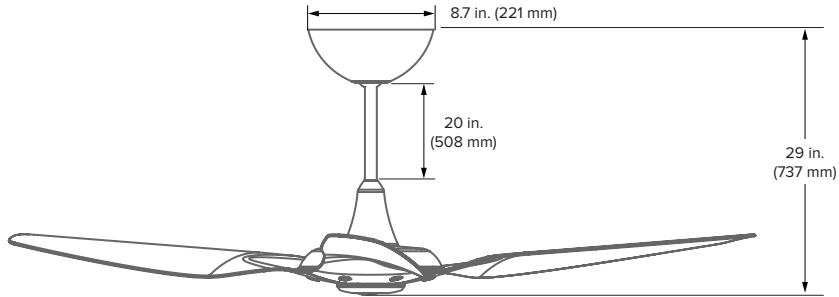

HAIKU UPLIGHT

SEE YOUR SPACE IN LUMINOUS LUXURY

Shown with the 20 in. (508 mm) downrod. See the full fan cut sheet for a complete list of fan heights with optional downrods.

Technical Specifications

Operating Voltage	Operating Current	Nominal Input Power	Operating Temperature	Nominal Lumen Output	Color Rendering Index (CRI)	Corresponding Color Temperature (CCT)	Dimming Range
12/24 VCC	1.5 Adc (100% PWM)	16.3 W	32° to 104 °F (0° to 40 °C)	1,169 lm	82	2700 K	3–100% (16 settings)

Construction and Controls

Finishes	Controls¹	SenseME Technology²	Environment
Matches fan hardware finish	On/Off Remote control Haiku mobile app Voice control	Set the light's schedule, enable its motion sensor, and adjust other settings using the Haiku mobile app.	Indoor use only

Ordering Information

Diameter	Mount	Airfoil Material, Motor Finish	Country	Motor	Gen	Airfoil Finish (Aluminum Only)
52 inch: S3127 60 inch: S3150 84 inch: B3213	Universal: X2	Aluminum, Black: AB Aluminum, ORB: AO Aluminum, SN: AS Aluminum, White: AW Bamboo Caramel, Black: BC Bamboo Caramel, ORB: BCO Bamboo Caramel, SN: BCS Bamboo Caramel, White: BCW Bamboo Cocoa, Black: BW Bamboo Cocoa, ORB: BWO Bamboo Cocoa, SN: BWS Bamboo Cocoa, White: BWW	North America: 0402 Europe: 0502 Japan: 0602 Saudi Arabia, UAE: 0802	52 in: C 60 in: C 84 in: D	01	Black: F258-G9 White: F259-G9 Brushed Copper: F523-G9 Brushed Aluminum: F531-G9 Satin Nickel: F470-G9 Oil-Rubbed Bronze: F471-G9 Driftwood: F772-G9 Chrome: F779-G9

Uplight

Finish Options

Black: 009407-258
White: 009407-259
Satin Nickel: 009407-470
Oil-Rubbed Bronze: 009407-471