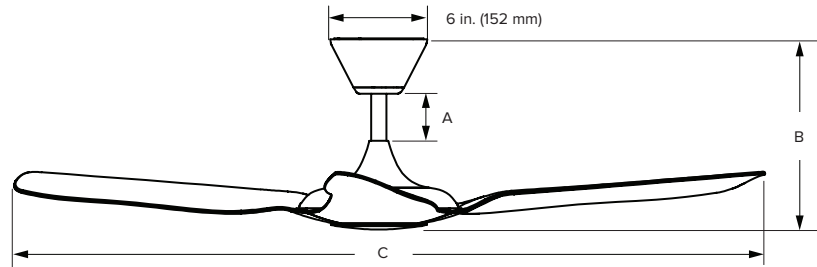

HAIKU L

WITH IMPRESSIVE AIRFLOW AND A CLEAN AESTHETIC, HAIKU L BRINGS COMFORT AND ELEGANCE WITHIN REACH.