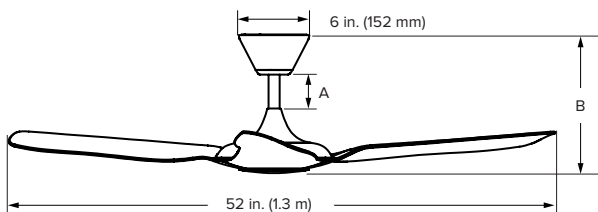

LIGHT SPECIFICATIONS

LIGHT WATTS	LIGHT OUTPUT	COLOR TEMP	CRI
20 W	988 Lumens	2700 K	82

	Extension Tube Lengths					
	Included			Optional*		
Extension** Tube (A)	6 in. (142.5 mm)	12 in. (269.5 mm)	23 in. (574.5 mm)	36 in. (897.5 mm)	52 in. (1304.5 mm)	64 in. (1608.5 mm)
Fan Height (B)	11.4 in. (289 mm)	16.4 in. (417 mm)	28.4 in. (721 mm)	41.1 in. (1044 mm)	57.1 in. (1451 mm)	69 in. (1755 mm)
Ceiling Height	≥ 8 ft (≥ 2.4 m)	≥ 9 ft (≥ 2.7 m)	≥ 10 ft (≥ 3 m)	≥ 11 ft (≥ 3.4 m)	≥ 12 ft (≥ 3.7 m)	≥ 13 ft (≥ 4 m)

* Optional extension tube lengths packaged separately.

** Lengths in inches are rounded to the nearest whole number.

¹ Actual results of sound measurements in the field may vary due to sound reflective surfaces and environmental conditions.

² Voice control requires an Amazon Alexa-enabled device or the Google Assistant.

USA
BIGASSFANS.COM
855-694-2458

CANADA
BIGASSFANS.COM
844-924-4277

AUSTRALIA
BIGASSFANS.COM/AU
1300 244 277

SINGAPORE
BIGASSFANS.COM/SG
+65 6709 8500