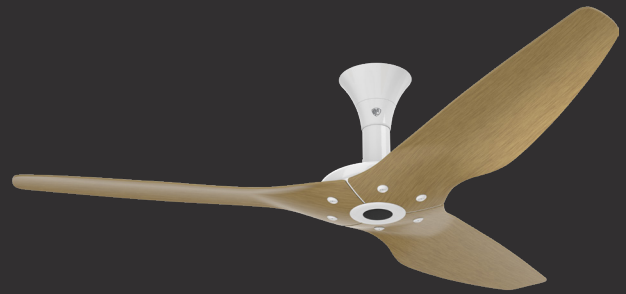

HAIKU OUTDOOR

THE CEILING FAN, REINVENTED