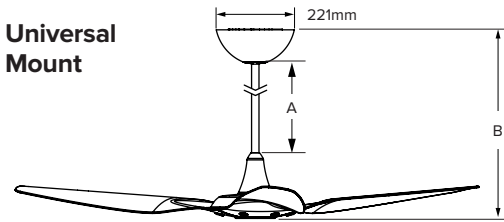

Universal Mount

Sloped or flat ceilings from 3.2 to ≥4.3m

Universal Mount Downrod Lengths

Downrod (A)¹	Included		Optional		
		508mm	813mm	1219mm	1524mm
Fan Height (B)²	737mm	1041mm	1448mm	1753mm	
Ceiling Height	2.9–3.4m	3.4–4m	4–4.3m	>4.3m	

Construction Features

Aerofoils	Motor	Controls	Components	Mounting	Environment³	Accessories
Aircraft-grade aluminium	High-efficiency, brushless DC/EC motor	Handheld remote with seven distinct speeds, plus Sleep, Timer, and Whoosh® modes 0–10 V (optional)	Made from stainless steel for protection against moisture	Flat or sloped ceilings 2.4 metres or taller	IPX2 Covered outdoor use	Haiku Light Kit 0–10 V Module Optional downrod lengths and a Stabiliser Kit are available for ceilings over 4.3 metres (special order)

Fan Specifications

Diameter	Mount	Weight⁴	Max Speed	Airflow Min/Max	Watts Min/Max	Operating Voltage	Ambient Operational Temperature	Sound Level⁵
1321mm	Low Profile	7.5 kg	179 RPM	1,161 / 4,565 cfm	2.2 / 15.4 W	100–240 VAC, 1 Φ, 50–60 Hz	0° to 40° C	<35 dba at max speed
	Universal	7 kg	200 RPM	1,283 / 6,207 cfm	2.3 / 21.7 W			
1524mm	Low Profile	8.4 kg	177 RPM	1,107 / 7,957 cfm	1.6 / 31.4 W			
	Universal	8 kg	200 RPM	1,099 / 8,534 cfm	2.8 / 30.5 W			
2134mm	Universal	11.8 kg	135 RPM	5,672 / 17,546 cfm	3.7 / 56.1 W