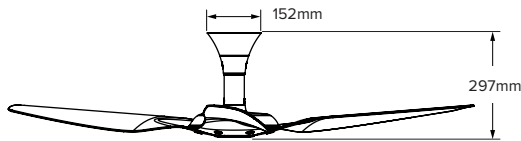

Low Profile Mount

Flat ceilings as low as 2.4m