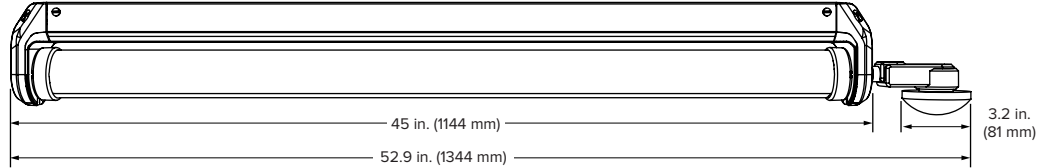

GARAGE LIGHT

GL1

Construction, Certifications, and Warranty

Construction	Optics	Controls	Installation	Certifications and Ratings	Warranty¹
Extruded aluminum housing and heatsink	Rotatable light module with a snap on diffused lens for a brilliant distribution of light	Optional occupancy with Bluetooth programming	Junction box Flush mount	Intertek/ETL listed to UL 1598, UL 8750, CSA C22.2 No. 250.0, and CSA C22.2 No. 250.13 Damp Rated	10 years

Performance and Operation

Lumen Package	Lumen Output²	Wattage³	Efficacy⁴	Operating Temperature⁵	Weight	Typical CRI	Surge Protection	Rated life
12 K	12,221 lm	66 W	187 lm/W	-40°F to 149°F (-40°C to 65°C)	12 lb (5.4 kg)	80+	6 kV	Calculated L70 > 150,000 hours

Occupancy Sensor (Optional)

Coverage	Features	Technology	Programming
360 degrees of coverage at 40 ft (12.2 m) height	High/Low modes Multiple dimming options Adjustable ramp-up and fade-down Time delay (5 minutes default) Cut off (1 hour default)	Passive infrared	Bluetooth Remote