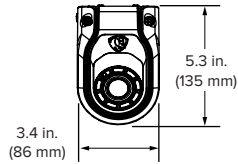

GARAGE LIGHT

GL1

Construction, Certifications, and Warranty

Construction	Optics	Controls	Installation	Certifications and Ratings	Warranty¹
Extruded aluminum housing and heatsink	Rotatable light module with a snap on diffused lens for a brilliant distribution of light	Optional occupancy with Bluetooth programming	Junction box Flush mount	Intertek/ETL listed to UL 1598, UL 8750, CSA C22.2 No. 250.0, and CSA C22.2 No. 250.13 Damp Rated	10 years

Performance and Operation

Lumen Package	Lumen Output²	Wattage³	Efficacy⁴	Operating Temperature⁵	Weight	Typical CRI	Surge Protection	Rated life
12 K	12,221 lm	66 W	187 lm/W	-40°F to 149°F (-40°C to 65°C)	12 lb (5.4 kg)	80+	6 kV	Calculated L70 > 150,000 hours

Occupancy Sensor (Optional)

Coverage	Features	Technology	Programming
360 degrees of coverage at 40 ft (12.2 m) height	High/Low modes Multiple dimming options Adjustable ramp-up and fade-down Time delay (5 minutes default) Cut off (1 hour default)	Passive infrared	Bluetooth Remote