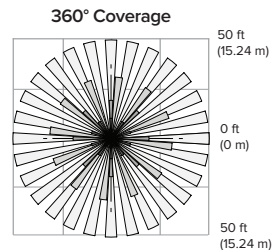

Ordering Information

Lighting	Series	Lumen Package	Color Temp	System Voltage	Lens	Fixture Wiring	Mounting	Controls
BAF	GL1	12: 12,221 lm	04: 4000K 05: 5000K	01: 120-277 V	00: No lens 04: Diffused	10: 10 ft (3 m) cord installed on top of fixture 99: 10 ft (3 m) cord installed on end cap P0: No cord, flush/pendant wiring	01: V-hook with 10 ft (3 m) aircraft cable 10: Flush mount or junction box	00: No controls/dimming 01: Occupancy/photo sensor

USA
BIGASSFANS.COM
877-244-3267

CANADA
BIGASSFANS.COM
844-924-4277

AUSTRALIA
BIGASSFANS.COM/AU
1300 244 277

SINGAPORE
BIGASSFANS.COM/SG
65 6709 8500

MALAYSIA
BIGASSFANS.COM/SG
603 5565 0888