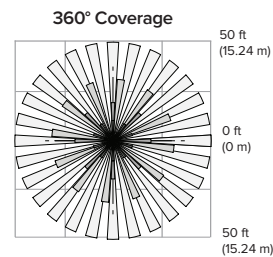

ORDERING INFORMATION

Lighting	Series	Lumen Package	Color Temp	System Voltage	Lens	Fixture Wiring¹	Mounting	Controls
BAF	GL1	12: 12,221 lm	04: 4000K 05: 5000K	01: 120–277 V	00: No lens 04: Diffused	10: 10 ft (3 m) cord installed on top 99: 10 ft (3 m) cord installed on end cap P0: No cord, flush/pendant wiring	10: Flush mount or junction box 01: V-hooks with 10 ft (3 m) aircraft cable	00: No controls/dimming 01: Occupancy/photo sensor

USA
BIGASSFANS.COM
877-244-3267

CANADA
BIGASSFANS.COM
844-924-4277

AUSTRALIA
BIGASSFANS.COM/AU
1300 244 277

SINGAPORE
BIGASSFANS.COM/SG
65 6709 8500

MALAYSIA
BIGASSFANS.COM/SG
603 5565 0888