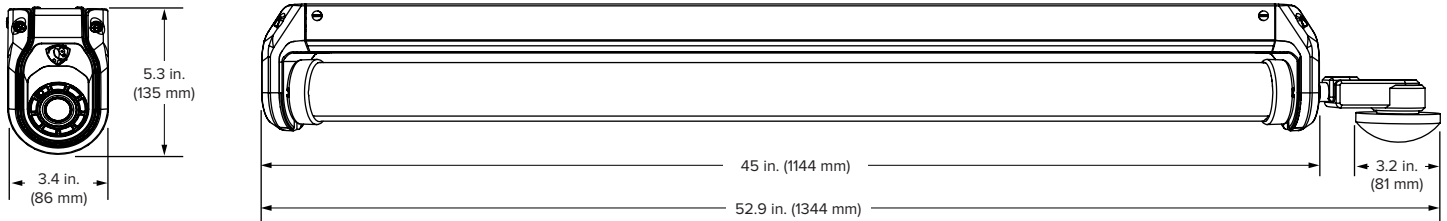

Garage Light

Technical Specifications

CONSTRUCTION, CERTIFICATIONS, AND WARRANTY

Construction	Optics	Controls	Installation	Certifications and Ratings	Warranty¹
Extruded aluminum housing and heatsink	Rotatable light module with a snap on diffused lens for a brilliant distribution of light	Optional occupancy with Bluetooth programming	Junction Box Flush Mount	Intertek/ETL listed to UL 1598 and CSA C22.2 No. 250.0 Damp Rated	10 years

PERFORMANCE AND OPERATION

Lumen Package	Lumen Output¹	Wattage²	Efficacy³	Operating Temperature⁴	Weight	Typical CRI	Surge Protection	Rated Life⁴
12 K	12,221 lm	66 W	187 lm/W	-40°F to 149°F (-40°C to 65°C)	12 lb (5.4 kg)	80+	6 kV	Calculated L70 > 150,000 hours

² Wattage varies by operating voltage.

OPTIONAL OCCUPANCY SENSOR

Coverage	Features	Technology	Programming
360 degrees of coverage at 40 ft (12.2 m) height	High/Low modes Multiple dimming options Adjustable ramp-up and fade-down Time delay (5 minutes default) Cut off (1 hour default)	Passive infrared	Bluetooth app