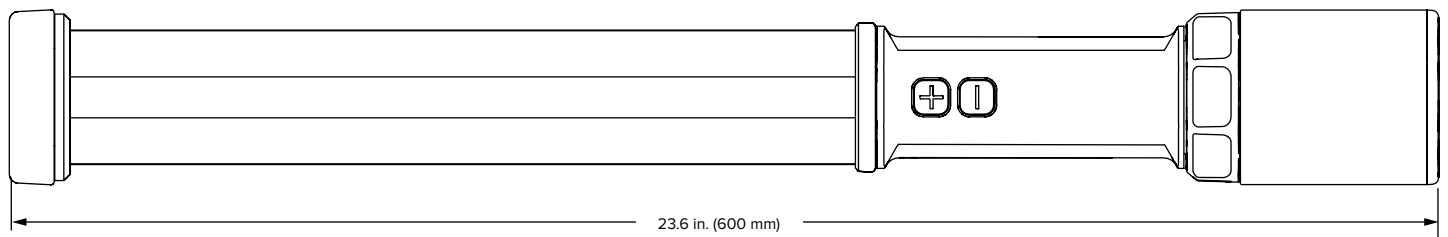

Technical Specifications

Brightness settings¹	Battery life	Battery	Power supply	CRI	CCT	IP rating	Operational temperature range	Weight²	Recharge time
80 lm	51 h 30 min	14.4 V	100–125 VAC, 50/60 Hz	80+	5000 K	IP67	-4° F to 113° F (-20° C to 45° C)	4 lb 11 oz (2.13 kg)	150 min to 100% 110 min to 80%
500 lm	15 h 20 min								
850 lm	8 h 50 min								
1500 lm	4 h 55 min								
2800 lm	3 h								
5000 lm	1 h 25 min