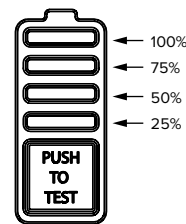

Technical Specifications

Brightness settings¹	Battery life	Battery	Power supply	CRI	CCT	IP rating	Operational temperature range	Weight²	Recharge time
80 lm	51 h 30 min	14.4 V	100–125 VAC, 50/60 Hz	80+	5000 K	IP67	-4° F to 113° F (-20° C to 45° C)	4 lb 11 oz (2.13 kg)	150 min to 100% 110 min to 80%
500 lm	15 h 20 min								
850 lm	8 h 50 min								
1500 lm	4 h 55 min								
2800 lm	3 h								
5000 lm	1 h 25 min								

Battery Charge Indicator