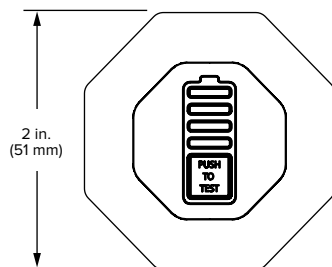

Technical Specifications

Brightness settings¹	Battery life	Battery	Power supply	CRI	CCT	IP rating	Operational temperature range	Weight²	Recharge time
80 lm	51 h 30 min	14.4 V	100–125 VAC, 50/60 Hz	80+	5000 K	IP67	-4° F to 113° F (-20° C to 45° C)	4 lb 11 oz (2.13 kg)	150 min to 100% 110 min to 80%
500 lm	15 h 20 min								
850 lm	8 h 50 min								
1500 lm	4 h 55 min								
2800 lm	3 h								
5000 lm	1 h 25 min								

Battery Charge Indicator