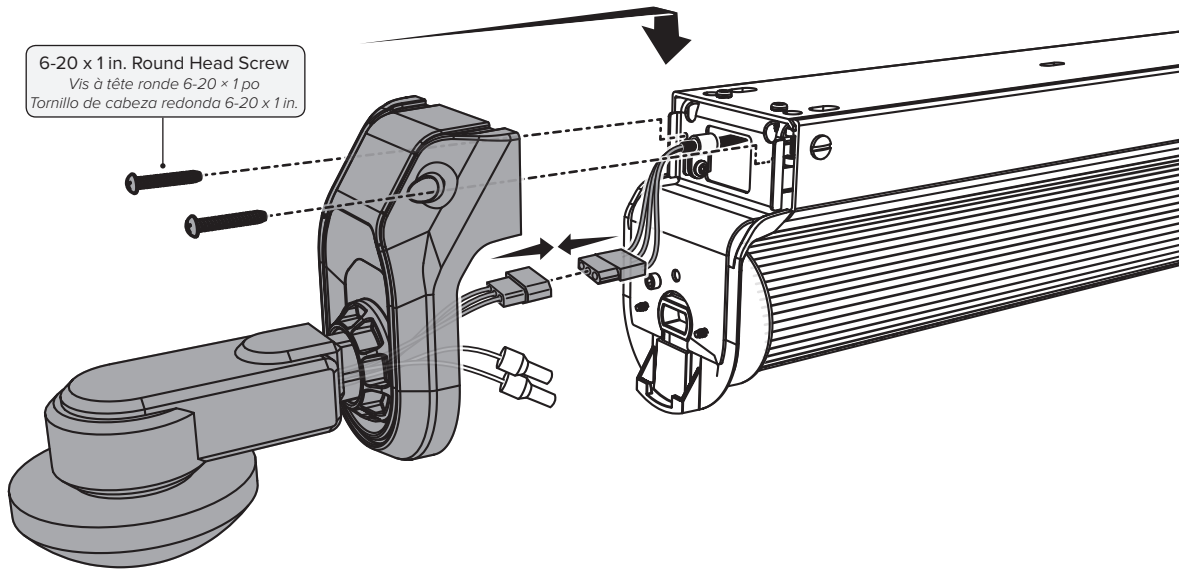

OCCUPANCY SENSOR

Détecteur de présence | Sensor de ocupación

© 2019 DELTA T LLC ALL RIGHTS RESERVED. LTG-INST-248-MUL-01 REV. B 10/11/2019