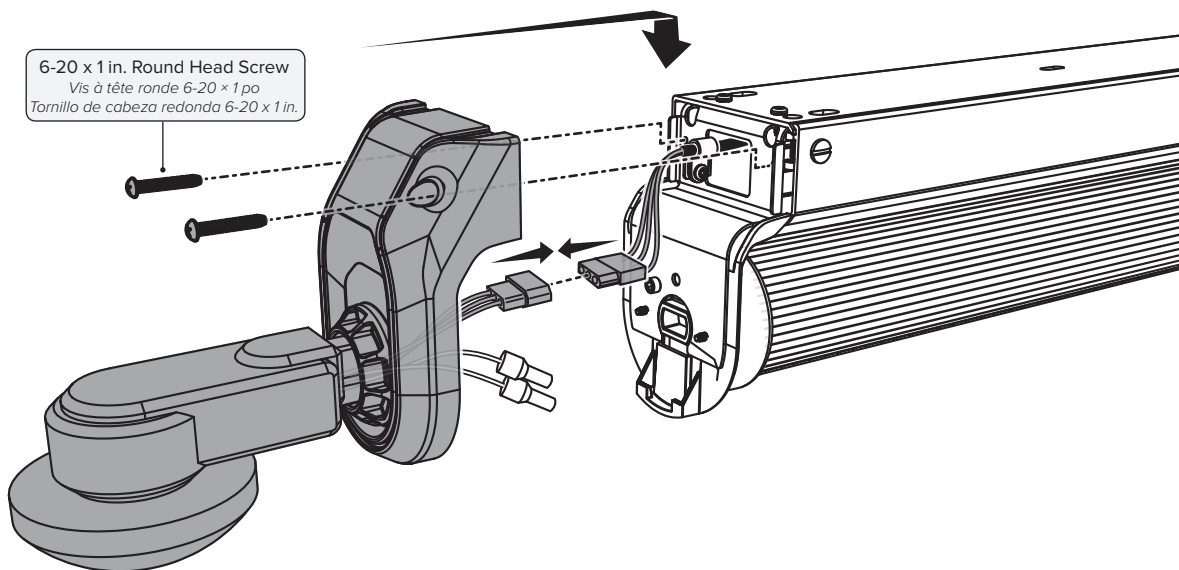

OCCUPANCY SENSOR

Détecteur de présence | Sensor de ocupación

© 2019 DELTA T LLC ALL RIGHTS RESERVED. LTG-INST-248-MUL-01 REV. B 10/11/2019